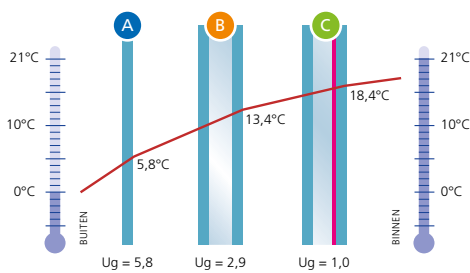

- **A** Enkel glas
- **B** Standaard dubbele beglazing (zonder coating)
- **C** Superisolerende beglazing Thermobel Advanced